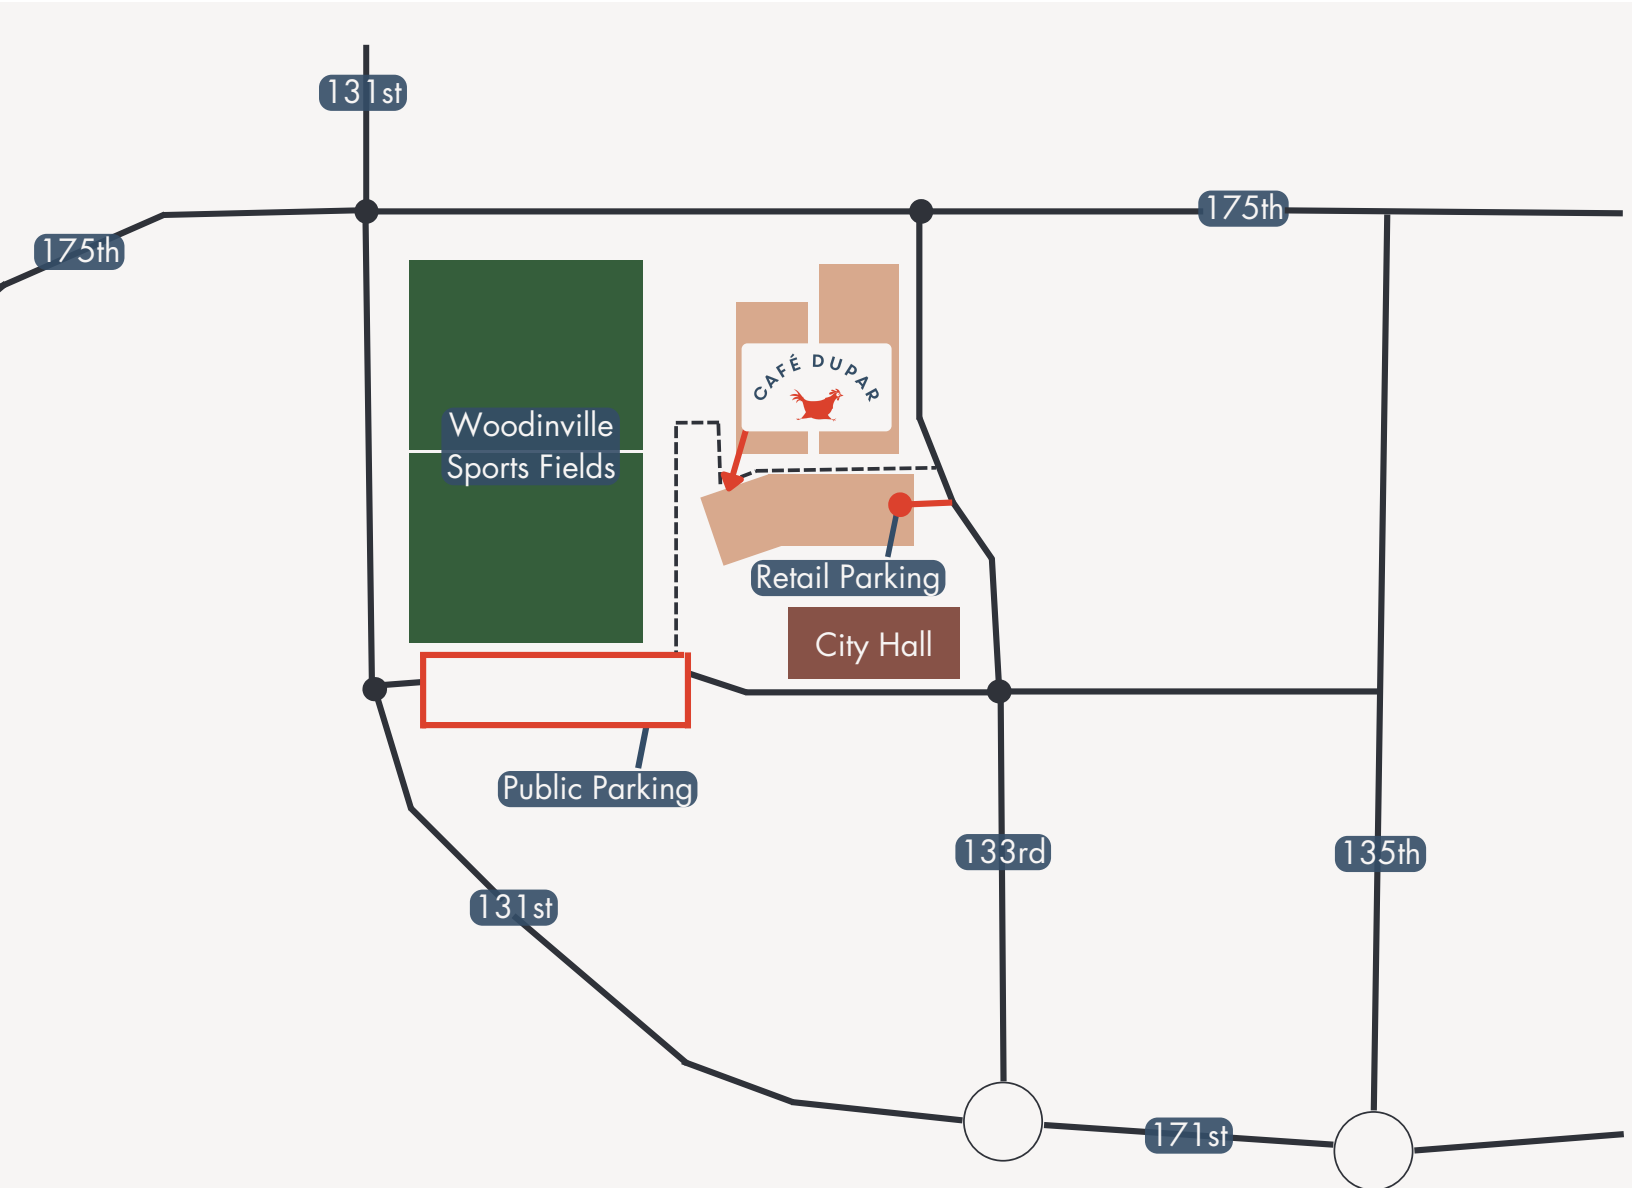

WHERE TO FIND US

17401 133rd Ave NE
Suite 1002, Woodinville, WA 98072

PARKING INFORMATION

- 1.) Retail Parking is located underneath the District Lofts, accessible on 133rd Ave NE. There are ADA compliant parking spots and an elevator to retail level. From the elevator go straight out the door and we will be just to your right!
- 2.) Public Parking is located at Woodinville Sports Fields. From the parking lot, walk along the sports fields and up the stairs. We are located to the left once you reach the top! You can also enter the retail parking lot before reaching the stairs, and take the elevator up.